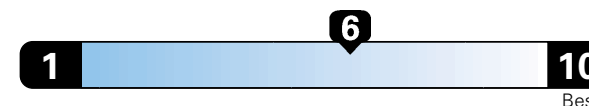

ALFA ROMEO GIULIA VELOCE RWD

2022 MODEL YEAR

THIS VEHICLE IS MANUFACTURED TO MEET SPECIFIC UNITED STATES REQUIREMENTS. THIS VEHICLE IS NOT MANUFACTURED FOR SALE OR REGISTRATION OUTSIDE OF THE UNITED STATES.

MANUFACTURER'S SUGGESTED RETAIL PRICE OF THIS MODEL INCLUDING DEALER PREPARATION

Base Price: **$45,390**

ALFA GIULIA TI RWD
Exterior Color: Misano Blue Metallic Exterior Paint
Interior Color: Black Interior Color
Interior: Sport Leather Seats
Engine: 2.0L 280HP I4 DI Turbo Engine w/ Engine Stop Start
Transmission: 8-Speed Automatic 8HP50 Transmission

STANDARD EQUIPMENT (UNLESS REPLACED BY OPTIONAL EQUIPMENT)

FUNCTIONAL/SAFETY FEATURES

- Full-Speed Forward-Collision Warning Plus
- Lane Departure Warning
- Adaptive Cruise Control with Full Stop
- Blind Spot and Cross Path Detection
- Front and Rear Park-Assist Sensors
- Dual-Advanced Front Airbags
- Supplemental Side-Curtain Front and Rear Air Bags
- LATCH-Ready Child-Seat Anchor System
- High Performance Adaptive Bi-Xenon Headlamps
- Rear Back-up Camera
- Automatic-Dimming Exterior Mirrors
- Power Folding Heated Mirrors
- Rain-Sensitive Windshield Wipers
- Passive Entry / Push-Button Start
- Remote-Start System
- Stop - Start System
- Heated Washer Nozzles
- Universal Garage-Door Opener
- Air Quality System
- Carbon Fiber Drive Shaft
- Alfa DNA Drive Mode System
- Dual Dark Exhaust Tips
- Sport Suspension

INTERIOR FEATURES